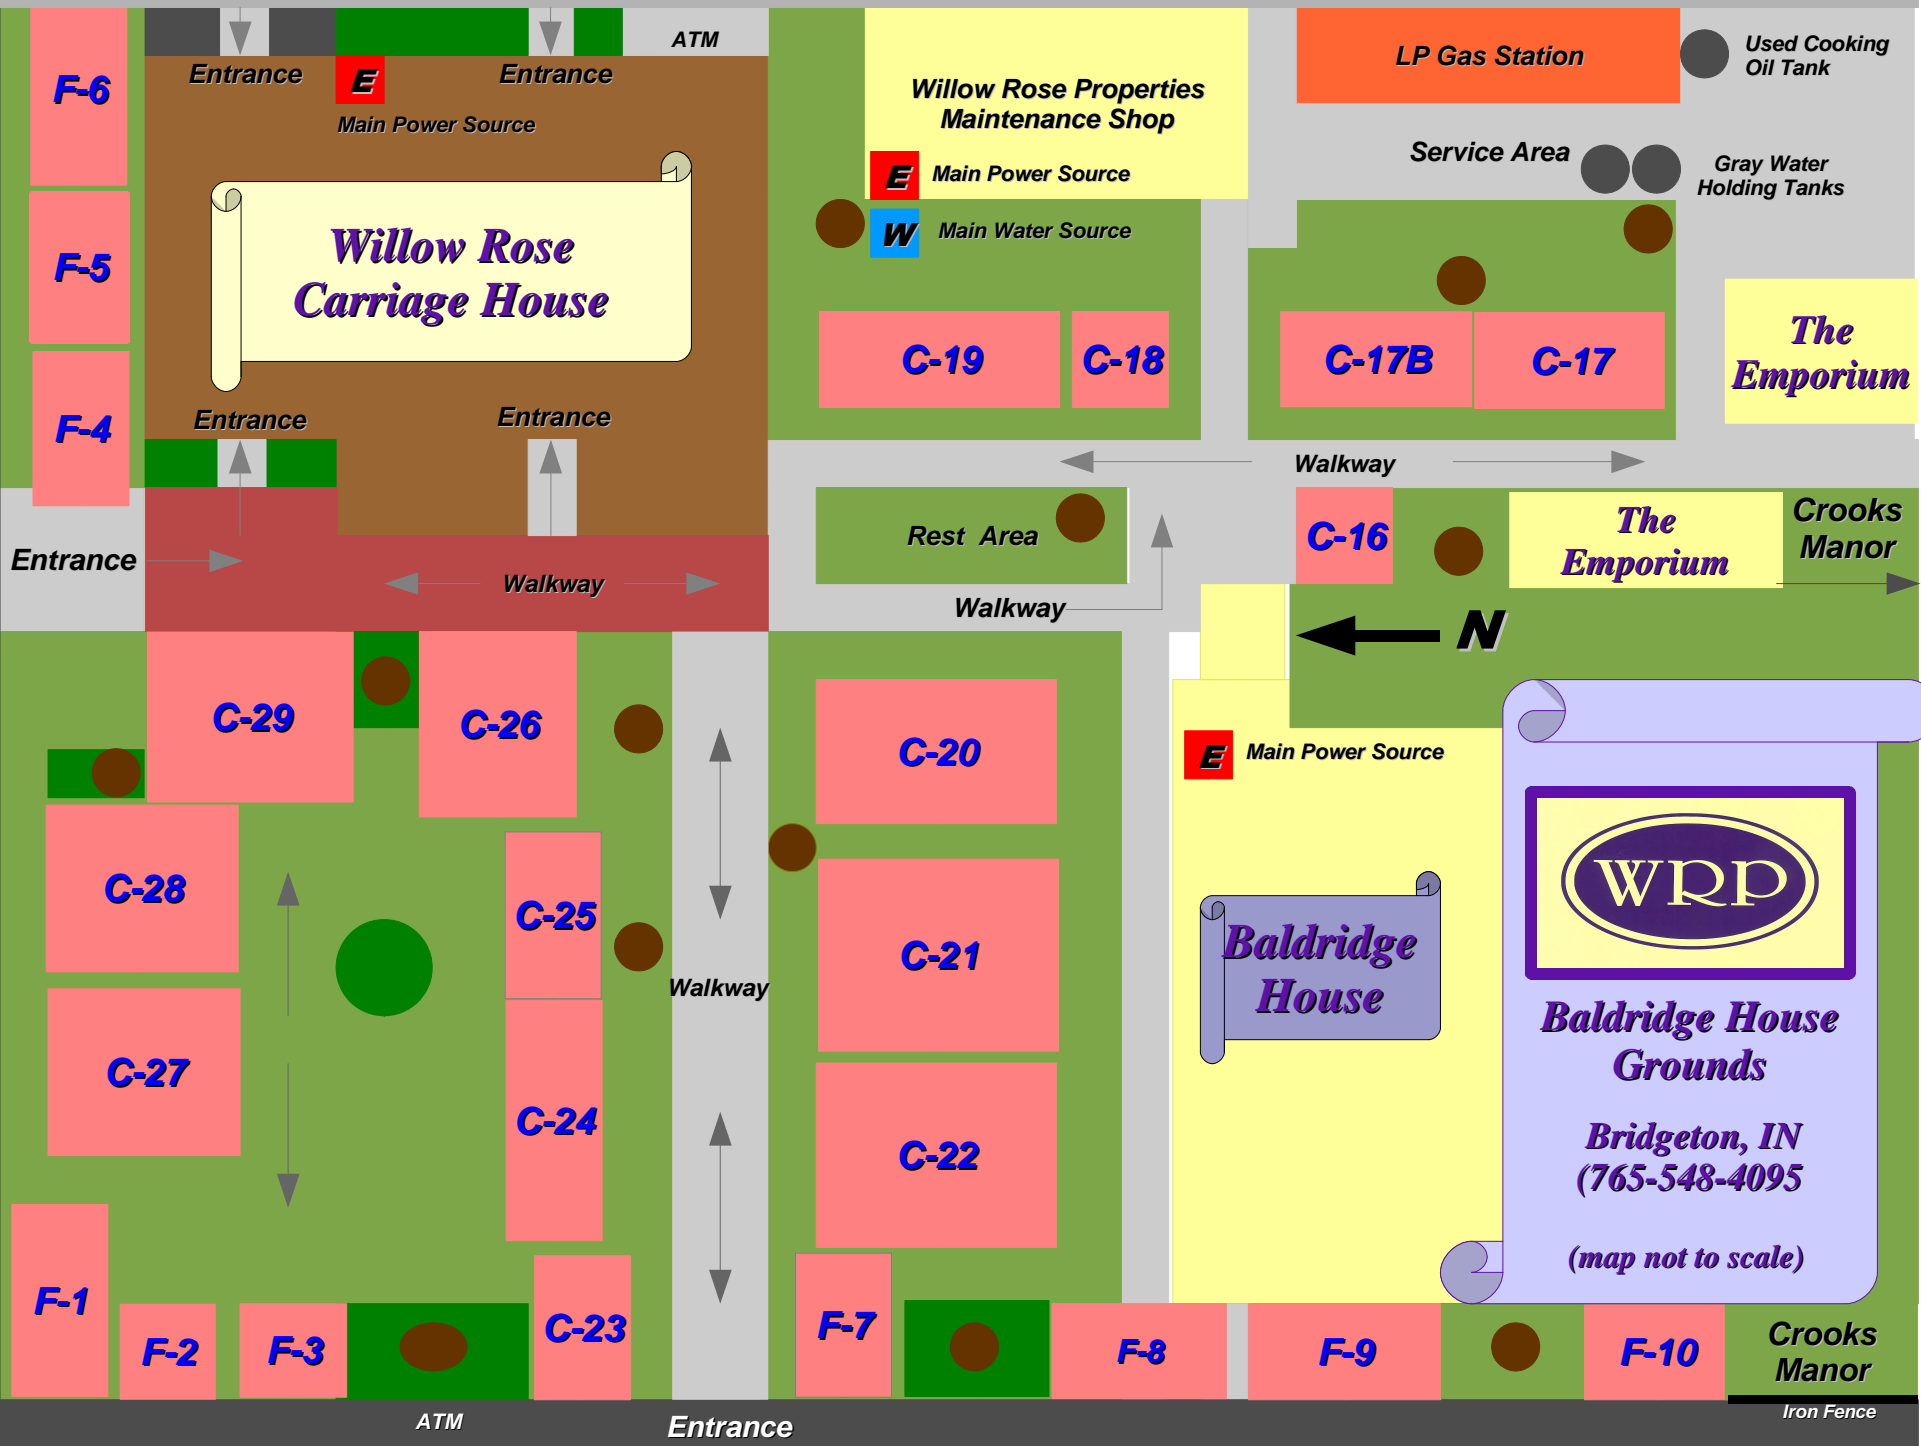

Allen Street

Bridgeton Road

Alley

Willow Rose Carriage House

Willow Rose Properties Maintenance Shop

LP Gas Station

Used Cooking Oil Tank

Main Power Source
Main Water Source

Service Area

Gray Water Holding Tanks

C-19

C-18

C-17B

C-17

The Emporium

Entrance

Entrance

Entrance

Walkway

Rest Area

Walkway

Walkway

C-16

The Emporium

Crooks Manor

N

C-29

C-26

C-20

Main Power Source

C-28

C-25